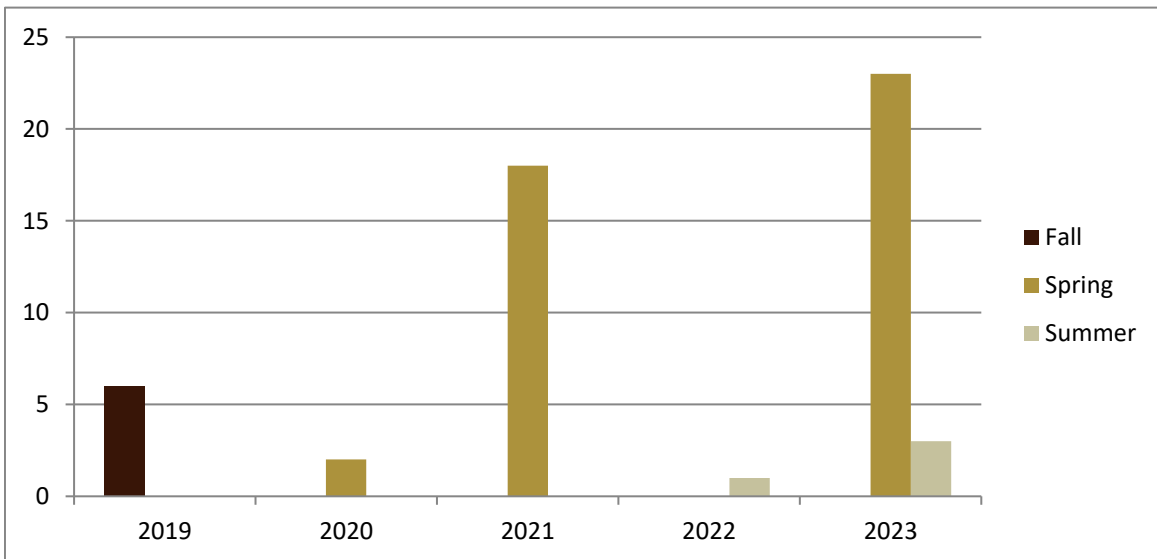

SMSU Agricultural Solutions Program

Course Data

Academic Years 2018 to 2023

Enrolled by Term					
	2019	2020	2021	2022	2023
Fall	6				
Spring		2	18		23
Summer				1	3
Grand Total	6	2	18	1	26

SMSU Agricultural Solutions Program

Course Data

Academic Years 2018 to 2023

Courses by Term					
	2019	2020	2021	2022	2023
Fall	1				
Spring		1	2		1
Summer				1	1
Grand Total	1	1	2	1	2

SMSU Agricultural Solutions Program

Course Data

Academic Years 2018 to 2023