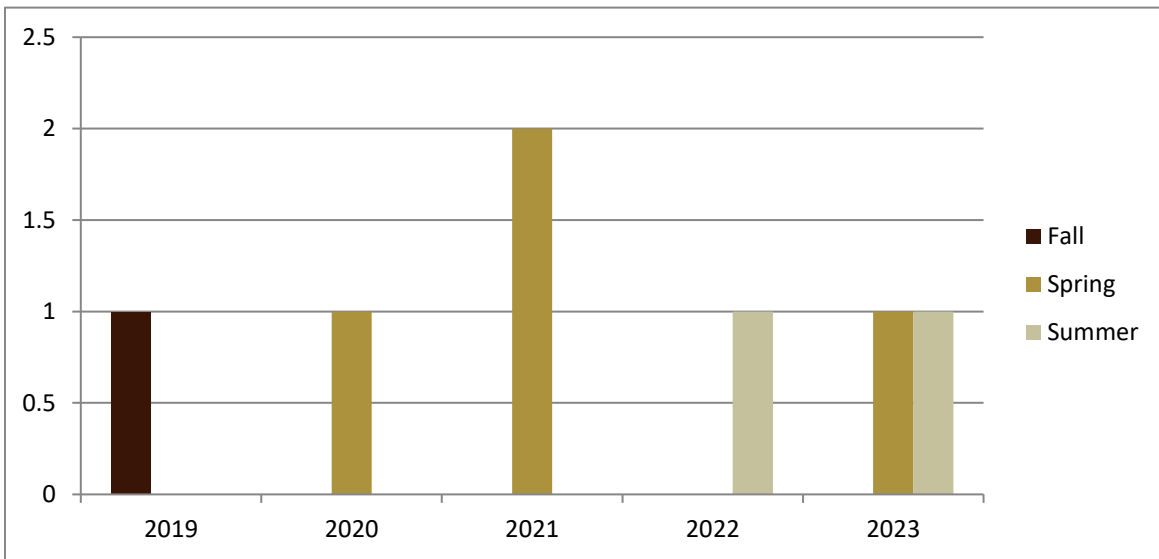

SMSU Agricultural Solutions Program

Course Data

Academic Years 2018 to 2023

Enrolled by Term					
	2019	2020	2021	2022	2023
Fall	6				
Spring		2	18		23
Summer				1	3
Grand Total	6	2	18	1	26

SMSU Agricultural Solutions Program

Course Data

Academic Years 2018 to 2023

Courses by Term					
	2019	2020	2021	2022	2023
Fall	1				
Spring		1	2		1
Summer				1	1
Grand Total	1	1	2	1	2

SMSU Agricultural Solutions Program

Course Data

Academic Years 2018 to 2023