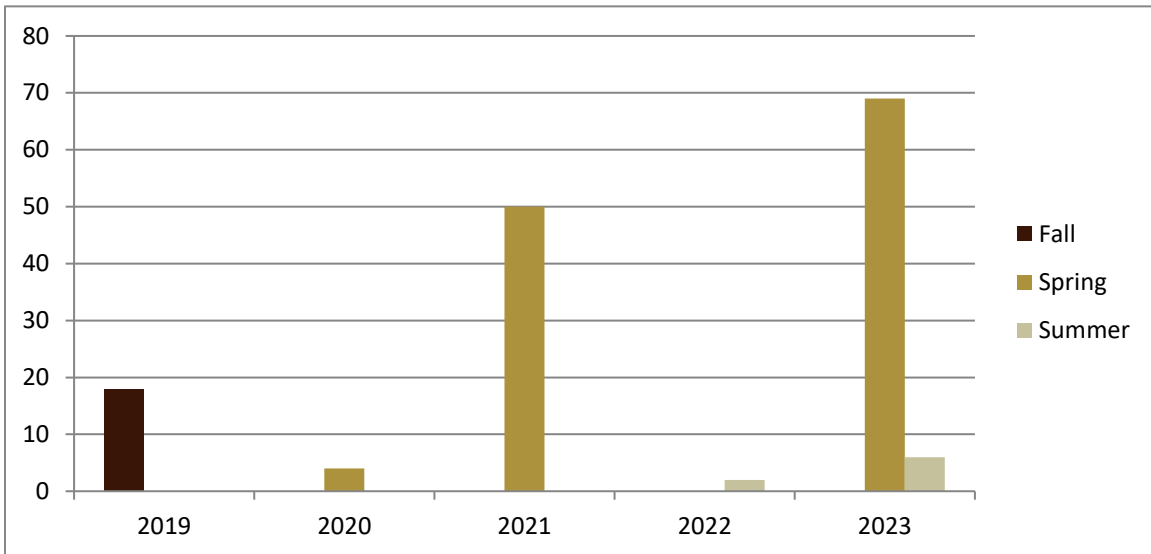

SMSU Agricultural Solutions Program

Course Data

Academic Years 2018 to 2023

Enrolled by Term					
	2019	2020	2021	2022	2023
Fall	6				
Spring		2	18		23
Summer				1	3
Grand Total	6	2	18	1	26

SMSU Agricultural Solutions Program

Course Data

Academic Years 2018 to 2023

Courses by Term					
	2019	2020	2021	2022	2023
Fall	1				
Spring		1	2		1
Summer				1	1
Grand Total	1	1	2	1	2

SMSU Agricultural Solutions Program

Course Data

Academic Years 2018 to 2023

Credit Hours by Term					
	2019	2020	2021	2022	2023
Fall	18				
Spring		4	50		69
Summer				2	6
Grand Total	18	4	50	2	75

SMSU Agricultural Solutions Program

Course Data

Academic Years 2018 to 2023

Credit Hours by Level					
	2019	2020	2021	2022	2023
3-Upper 3			42		69
4-Upper 4	18	4	8	2	6
Grand Total	18	4	50	2	75